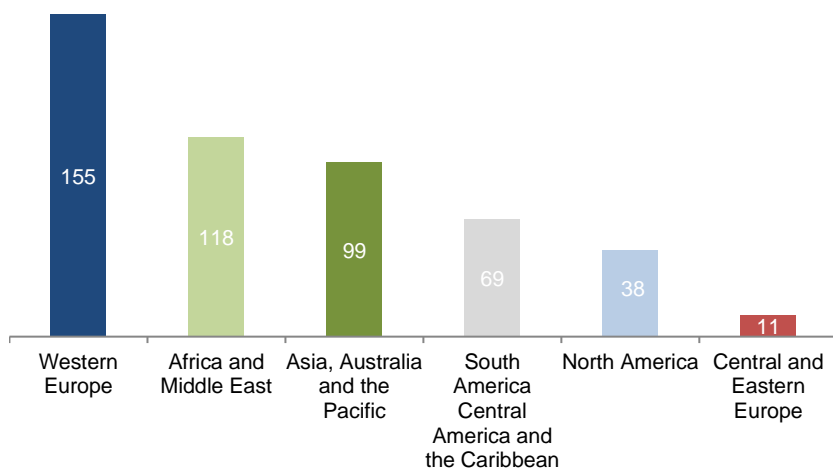

- Oikocredit (EDCS UA) is a cooperative society with 490 members to date.
- The membership has 5 different categories and is made up of:
 - 220 Churches
 - 199 Church related institutions
 - 40 Partners
 - 21 Support associations
 - 10 Other member
- Members are shown per continent and country in the overview. The following graph shows the number of members per region: