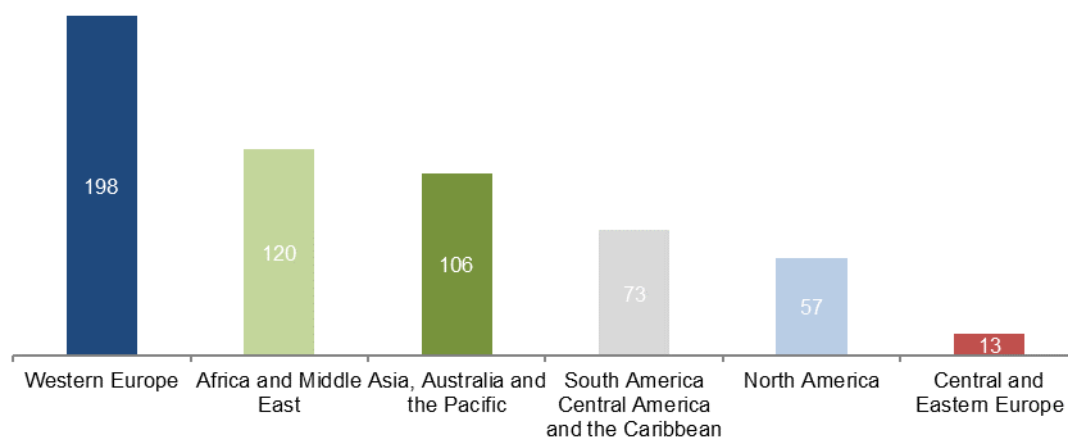

- Oikocredit (EDCS UA) is a cooperative society with 567 members to date.
- The membership has 5 different categories and is made up of:
 - 244 Churches
 - 239 Church related institutions
 - 45 Partners
 - 30 Support associations
 - 9 Other member
- Members are shown per continent and country in the overview. The following graph shows the number of members per region: